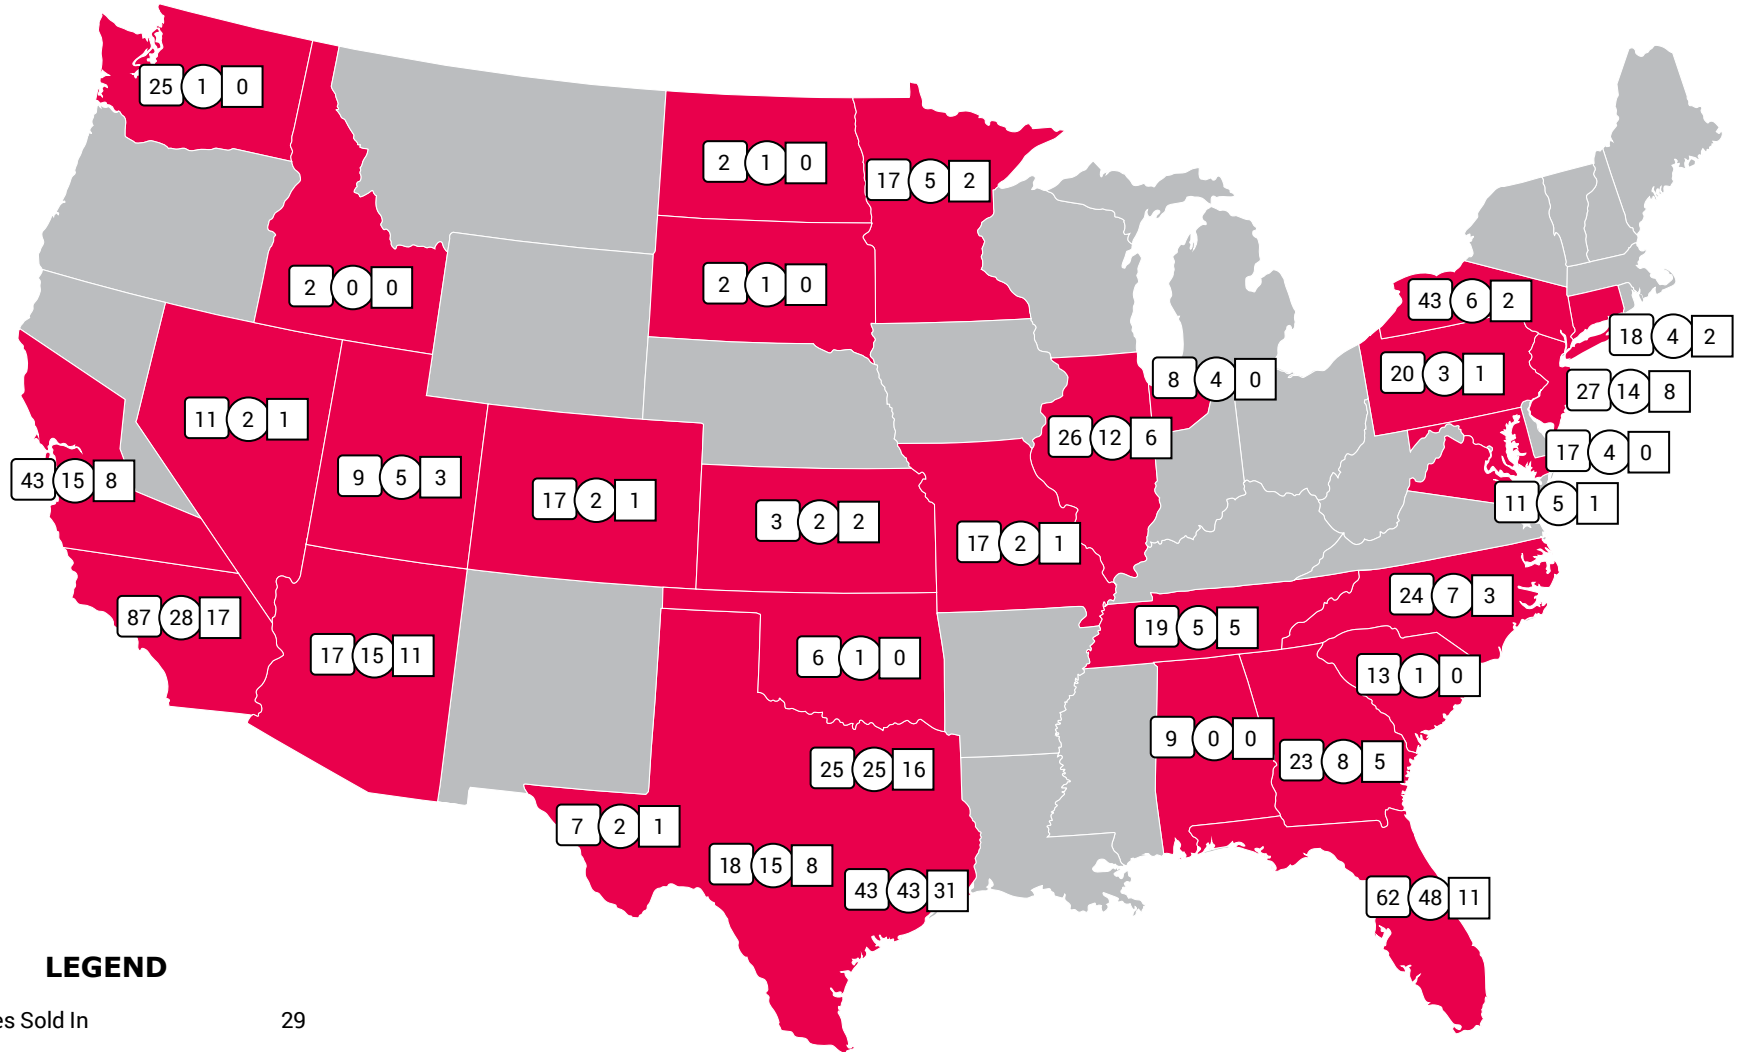

AMAZING LASH STUDIO

Development Map as of 8/1/2017

LEGEND

■	States Sold In	29
□	RD Licenses Awarded	671
○	Total Franchises Awarded	286
□	Open Franchises	146